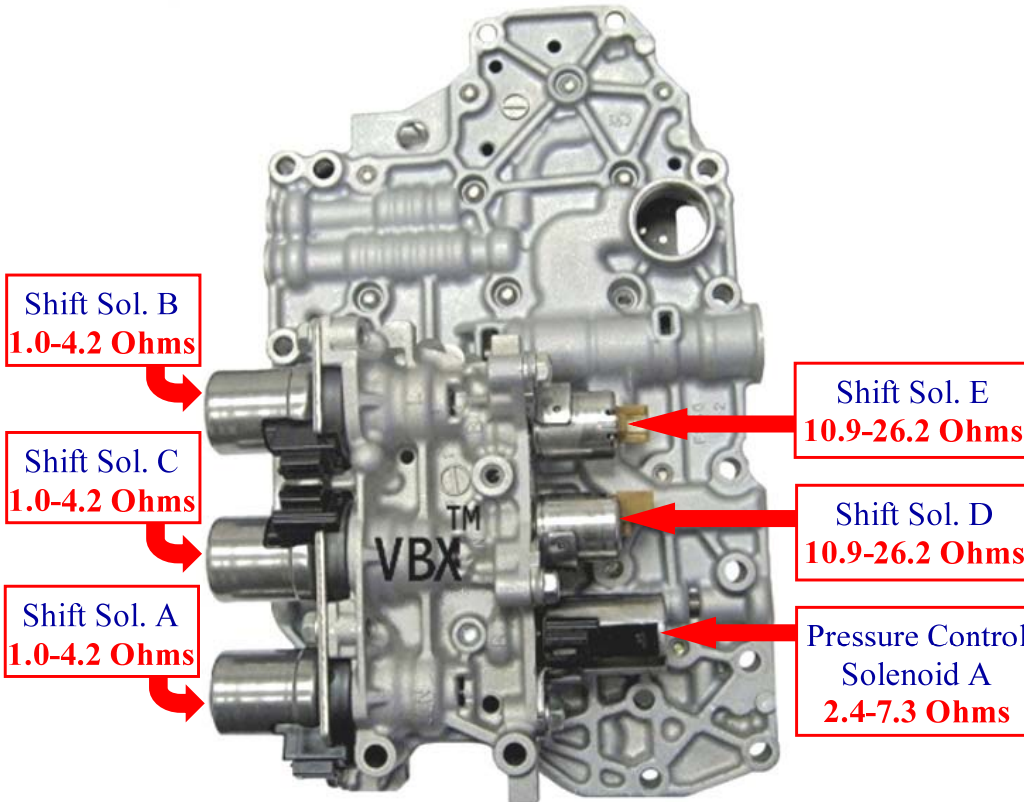

Technical Information... Technical Information...

FNR5/FS5A-EL Solenoid ID

Main Valve Body

Solenoid Pin Connector & Chart

Pin	Solenoid
A	SSA
B	SSD
C	SSB
D	PCS-A
E	TOT
F	SSE
G	SSC
H	TOT
I	PCS-A

Secondary Valve Body

Solenoid Pin Connector & Chart

Pin	Solenoid
A	PCS-B
B	SSF